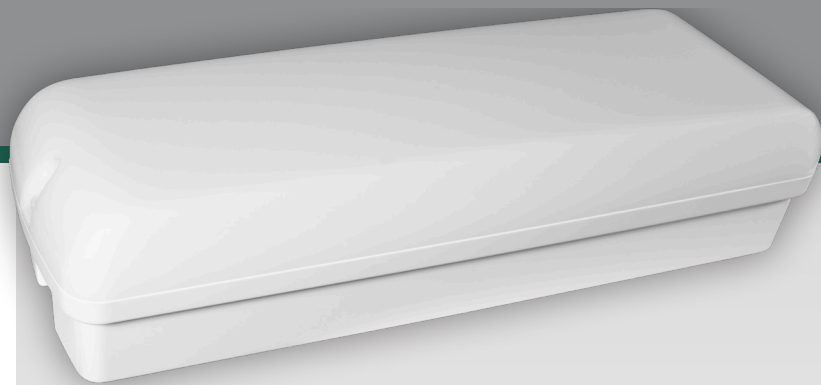

## Durable Bulkhead Luminaire

The Bulklite is a durable IK10 impact rated LED emergency luminaire that can easily be configured to an Exit sign using optional directional legends.

The Bulklite is IP65 rated for ingress protection and can be either wall or ceiling mounted in a variety of applications.

### Features and Benefits

- Tested to BS EN 60598.2.22
- Low 0.4W standby power consumption
- Wall and ceiling mount
- Lithium Iron Phosphate battery
- IP65 weatherproof
- IK10 impact protection
- Directional decals available separately

# BULKLITE

ORDERING INFORMATION	ECONOMY
Standard	EBHLED
Carton Quantity	1 piece
Weight - Net (Gross)	1.0kg
Dimensions (L x W x H)	358mm x 120mm x 82mm
Directional Options	Available separately

POWER, LAMPS AND BATTERY	ECONOMY
Power Consumption (Standby / Max)	0.4W / 2.7W
Lamp(s)	LED Module 4000K / 50,000hrs
Battery	Nickel Cadmium
Voltage (V)/Milliamp per hour (mAh)	7.2V/900mAh
Charging Method	Constant Rate <0.05C
Rated Emergency Duration (Mins)	180