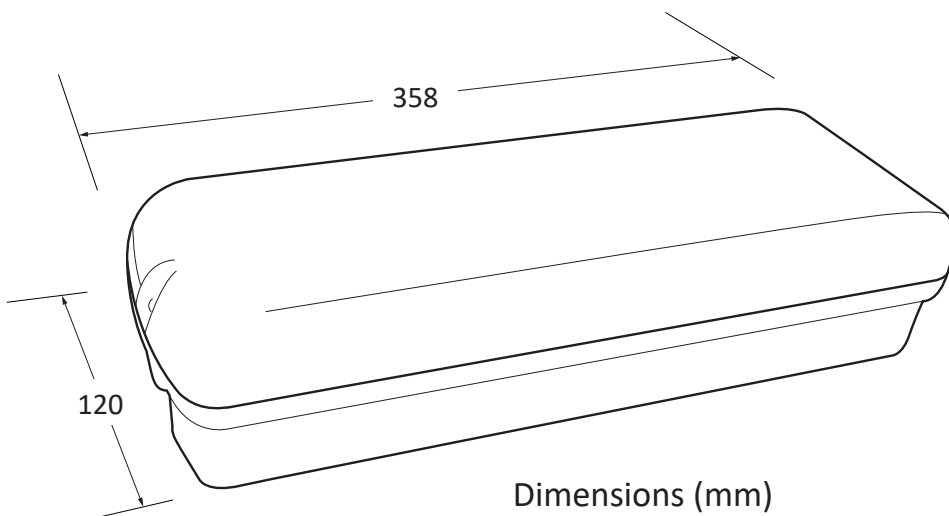

# BULKLITE

ORDERING INFORMATION	ECONOMY
Standard	EBHLED
Carton Quantity	1 piece
Weight - Net (Gross)	1.0kg
Dimensions (L x W x H)	358mm x 120mm x 82mm
Directional Options	Available separately

POWER, LAMPS AND BATTERY	ECONOMY
Power Consumption (Standby / Max)	0.4W / 2.7W
Lamp(s)	LED Module 4000K / 50,000hrs
Battery	Nickel Cadmium
Voltage (V)/Milliamp per hour (mAh)	7.2V/900mAh
Charging Method	Constant Rate <0.05C
Rated Emergency Duration (Mins)	180

LUMINAIRE CLASSIFICATION	ECONOMY
Classification	X 1 E 180

Dimensions (mm)

	UKH00000020201
	UKH00000030201
	UKH00000040201
	UKH00000050201